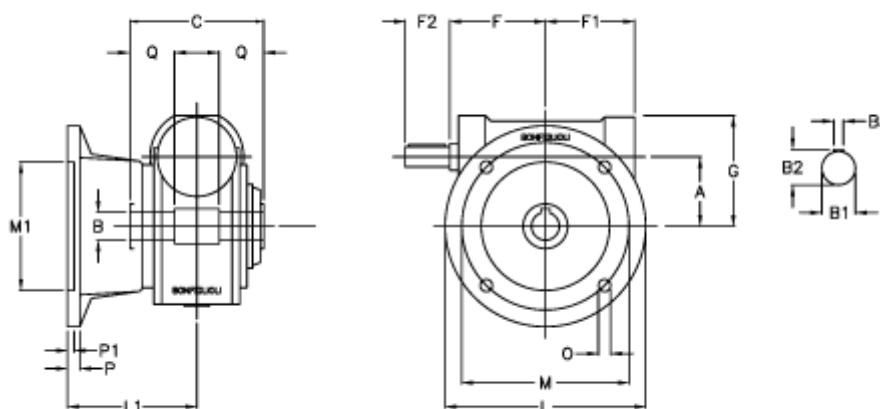

Data Sheet

Article number: 3901030030400

Description: Worm gear with solid input shaft
VF 30F-30-HS

Measures

a	= 30.0	F1 = 46	P = 6
B	= 14	F2 = 20	P1 = 4
B1	= 9	g = 50	Q = 20.5
B2	= 10.2	L = 80	
B3	= 3	L1 = 50.5	
C	= 55	m = 68	
Description	= VF 30F-xx-HS	M1 = 50	
F	= 50.0	O = 6.5	